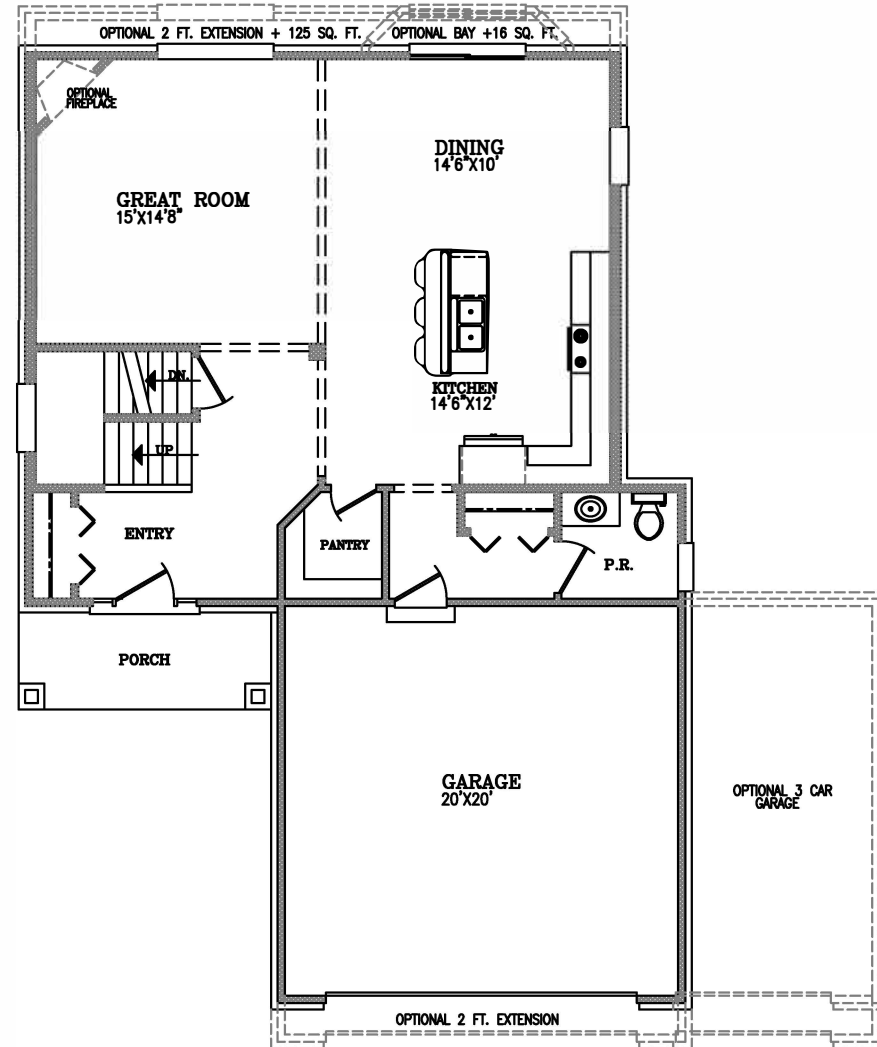

The Abbey

3 Bedroom Colonial
1,912 Sq. Ft.

SECOND FLOOR PLAN

FIRST FLOOR PLAN